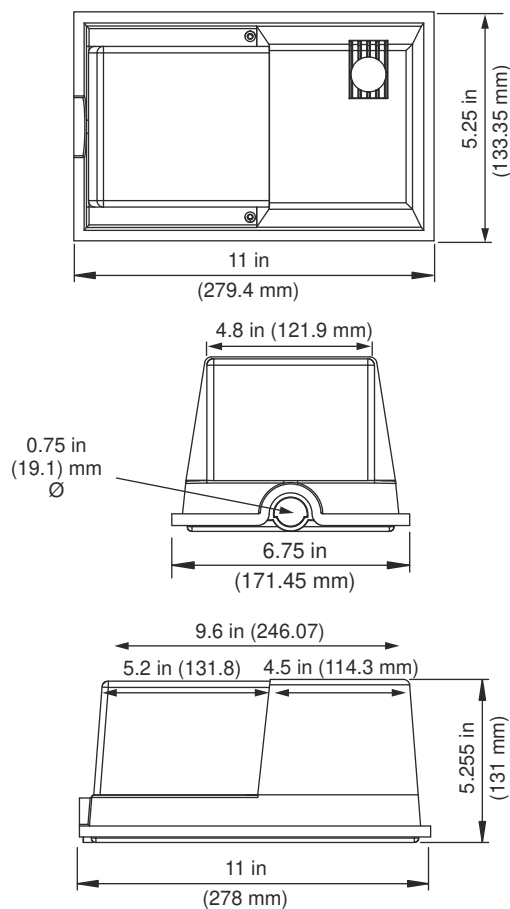

FEATURES AND SPECIFICATIONS

Overall Height: 11" (279.4 mm)

Width: 5.25 in (133.35 mm)

Weight: 3.0 lbs. (1.36 kg)

Die Cast Aluminum Housing

Polycarbonate Lens

Built in Photocell

UL Listed for Wet Locations

IP65 Rated

This fixture is warranted to be free of defects in materials and workmanship for a period of three years from the date of the original purchase.

DIMENSIONS

PHOTOMETRICS

MOUNTING DETAILS

21159H DWL-20LED/5K

Wattage: 20W
 CCT: 5000K
 CRI: 70
 Avg Lumens: 1489
 Voltage: 100-277V
 Hertz: 50/60Hz
 Current: 0.3A

DAMAR®

805 N Carnation
 Aurora, MO 65605

Made in China