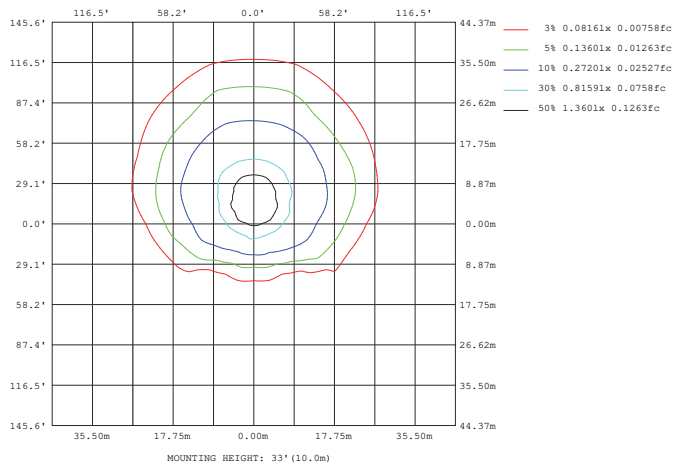

FEATURES AND SPECIFICATIONS

Overall Height: 11" (279.4 mm)

Width: 5.25 in (133.35 mm)

Weight: 3.0 lbs. (1.36 kg)

Die Cast Aluminum Housing

Polycarbonate Lens

Built in Photocell

UL Listed for Wet Locations

IP65 Rated

This fixture is warranted to be free of defects in materials and workmanship for a period of three years from the date of the original purchase.

DIMENSIONS

PHOTOMETRICS

MOUNTING DETAILS

21159H DWL-20LED/5K

Wattage: 20W
 CCT: 5000K
 CRI: 70
 Avg Lumens: 1489
 Voltage: 100-277V
 Hertz: 50/60Hz
 Current: 0.3A

DAMAR®

805 N Carnation
 Aurora, MO 65605

Made in China