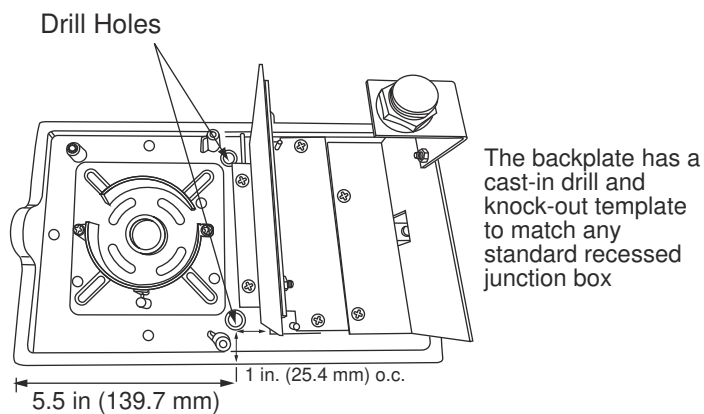

FEATURES AND SPECIFICATIONS

Overall Height: 11" (279.4 mm)

Width: 5.25 in (133.35 mm)

Weight: 3.0 lbs. (1.36 kg)

Die Cast Aluminum Housing

Polycarbonate Lens

Built in Photocell

UL Listed for Wet Locations

IP65 Rated

This fixture is warranted to be free of defects in materials and workmanship for a period of three years from the date of the original purchase.

DIMENSIONS

PHOTOMETRICS

MOUNTING DETAILS

21159H DWL-20LED/5K