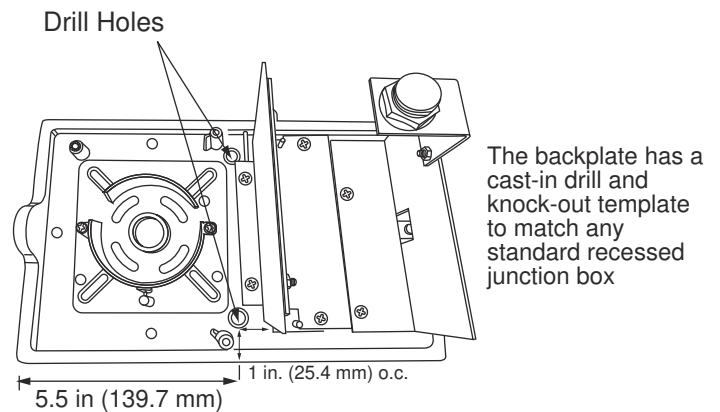

FEATURES AND SPECIFICATIONS

Overall Height: 11" (279.4 mm)

Width: 5.25 in (133.35 mm)

Weight: 3.0 lbs. (1.36 kg)

Die Cast Aluminum Housing

Polycarbonate Lens

Built in Photocell

UL Listed for Wet Locations

IP65 Rated

This fixture is warranted to be free of defects in materials and workmanship for a period of three years from the date of the original purchase.

DIMENSIONS

PHOTOMETRICS

MOUNTING DETAILS

21159H DWL-20LED/5K