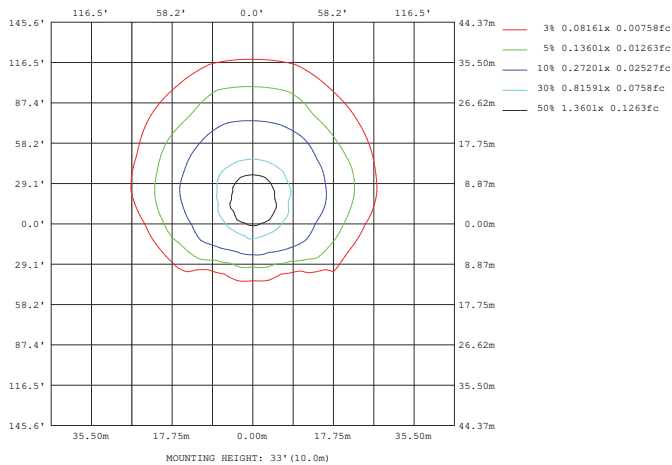

FEATURES AND SPECIFICATIONS

Overall Height: 11" (279.4 mm)

Width: 5.25 in (133.35 mm)

Weight: 3.0 lbs. (1.36 kg)

Die Cast Aluminum Housing

Polycarbonate Lens

Built in Photocell

UL Listed for Wet Locations

IP65 Rated

This fixture is warranted to be free of defects in materials and workmanship for a period of three years from the date of the original purchase.

DIMENSIONS

PHOTOMETRICS

MOUNTING DETAILS

21159H DWL-20LED/5K

Wattage: 20W
 CCT: 5000K
 CRI: 70
 Avg Lumens: 1489
 Voltage: 100-277V
 Hertz: 50/60Hz
 Current: 0.3A

DAMAR®

805 N Carnation
 Aurora, MO 65605

Made in China