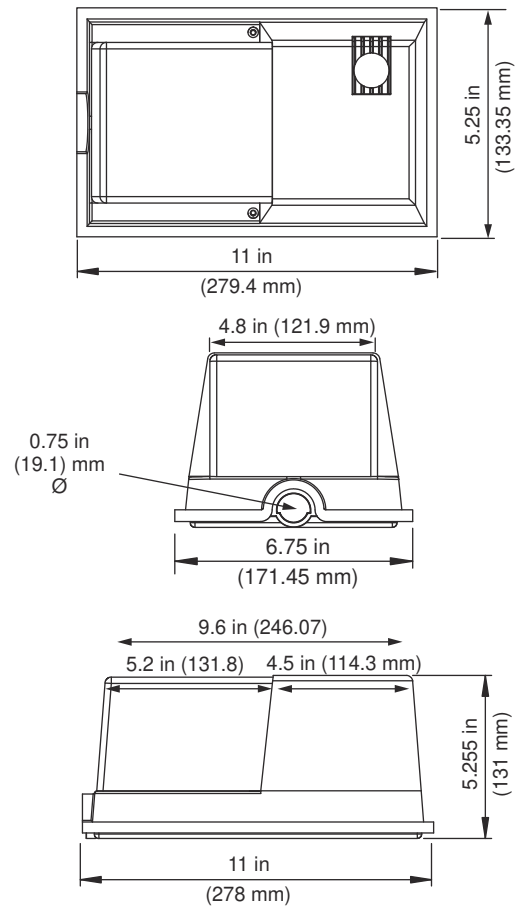

FEATURES AND SPECIFICATIONS

Overall Height: 11" (279.4 mm)

Width: 5.25 in (133.35 mm)

Weight: 3.0 lbs. (1.36 kg)

Die Cast Aluminum Housing

Polycarbonate Lens

Built in Photocell

UL Listed for Wet Locations

IP65 Rated

This fixture is warranted to be free of defects in materials and workmanship for a period of three years from the date of the original purchase.

DIMENSIONS

PHOTOMETRICS

MOUNTING DETAILS

21159H DWL-20LED/5K

Wattage: 20W
 CCT: 5000K
 CRI: 70
 Avg Lumens: 1489
 Voltage: 100-277V
 Hertz: 50/60Hz
 Current: 0.3A

DAMAR®

805 N Carnation
 Aurora, MO 65605

Made in China