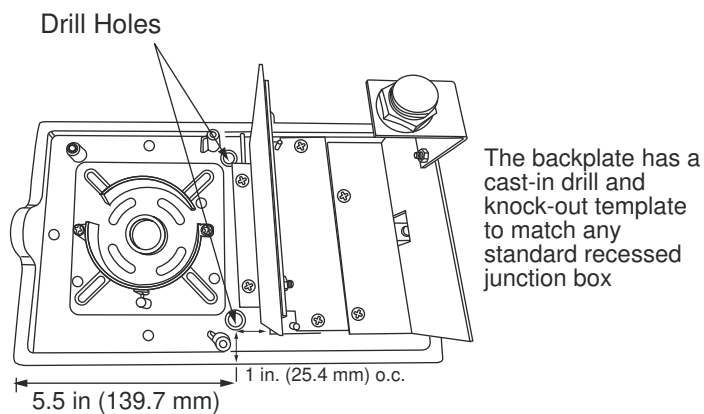

FEATURES AND SPECIFICATIONS

Overall Height: 11" (279.4 mm)
Width: 5.25 in (133.35 mm)
Weight: 3.0 lbs. (1.36 kg)
Die Cast Aluminum Housing
Polycarbonate Lens
Built in Photocell
UL Listed for Wet Locations
IP65 Rated
Limited Warranty: This fixture is warranted to be free of defects in materials and workmanship for a period of five years from the date of the original purchase.

PHOTOMETRICS

DIMENSIONS

MOUNTING DETAILS

21159H DWL-20LED/5K

Wattage: 20W
CCT: 5000K
CRI: 70
Avg Life Hrs: 50,000
Avg Lumens: 1489
Voltage: 100-277V
Hertz: 50/60Hz
Current: 0.3A

DAMAR®
805 N Carnation
Aurora, MO 65605