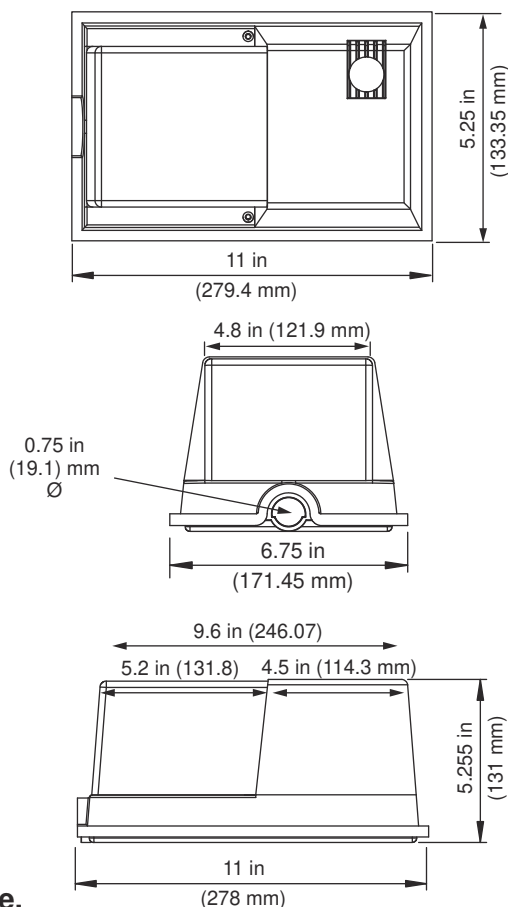

FEATURES AND SPECIFICATIONS

Overall Height: 11" (279.4 mm)
Width: 5.25 in (133.35 mm)
Weight: 3.0 lbs. (1.36 kg)
Die Cast Aluminum Housing
Polycarbonate Lens
Built in Photocell
UL Listed for Wet Locations
IP65 Rated
Limited Warranty: This fixture is warranted to be free of defects in materials and workmanship for a period of five years from the date of the original purchase.

PHOTOMETRICS

DIMENSIONS

MOUNTING DETAILS

21159H DWL-20LED/5K

Wattage: 20W
CCT: 5000K
CRI: 70
Avg Life Hrs: 50,000
Avg Lumens: 1489
Voltage: 100-277V
Hertz: 50/60Hz
Current: 0.3A

DAMAR®
805 N Carnation
Aurora, MO 65605