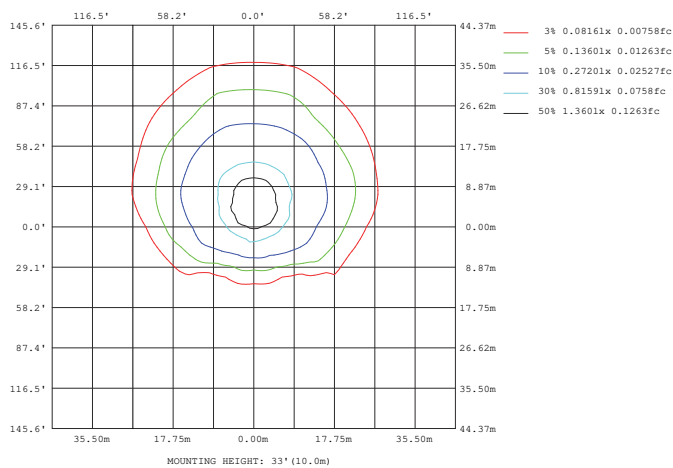

FEATURES AND SPECIFICATIONS

Overall Height: 11" (279.4 mm)
Width: 5.25 in (133.35 mm)
Weight: 3.0 lbs. (1.36 kg)
Die Cast Aluminum Housing
Polycarbonate Lens
Built in Photocell
UL Listed for Wet Locations
IP65 Rated
Limited Warranty: This fixture is warranted to be free of defects in materials and workmanship for a period of five years from the date of the original purchase.

PHOTOMETRICS

DIMENSIONS

MOUNTING DETAILS

21159H DWL-20LED/5K

Wattage: 20W
CCT: 5000K
CRI: 70
Avg Life Hrs: 50,000
Avg Lumens: 1489
Voltage: 100-277V
Hertz: 50/60Hz
Current: 0.3A

DAMAR®
805 N Carnation
Aurora, MO 65605