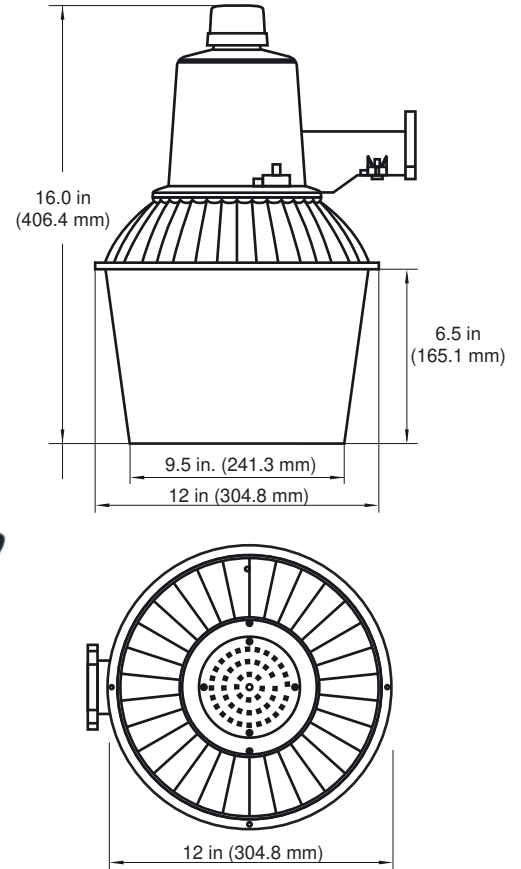

FEATURES AND SPECIFICATIONS

Overall Height: 16.0" (406.4 mm)
Width: 12.0" (304.8 mm)
Weight: 3.3 lbs. (1.5 kg)
Built in Photocell
Die Cast Aluminum Housing
Polycarbonate and Aluminum Cover
UL Listed for Wet Locations
IP65 Rated

This fixture is warranted to be free of defects in materials and workmanship for a period of five years from the date of the original purchase

Accessory Fixture Arm
ITEM 38636A

DIMENSIONS

PHOTOMETRICS

MOUNTING DETAILS

www.damar.com

32732C

DD-37LED/4K

Wattage: 37W
CCT: 5000K
CRI: 70
Avg Life Hrs: 50,000
Avg Lumens: 3283
Voltage: 100-277V
Hertz: 50/60Hz
Current: 0.5A

DAMAR®

805 N Carnation
 Aurora, MO 65605