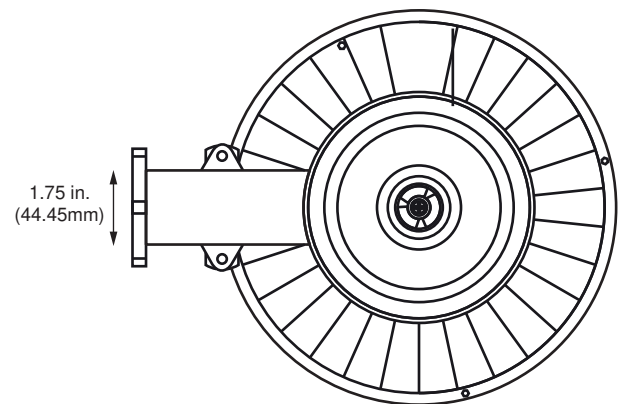

FEATURES AND SPECIFICATIONS

Overall Height: 16.0" (406.4 mm)
Width: 12.0" (304.8 mm)
Weight: 3.3 lbs. (1.5 kg)
Built in Photocell
Die Cast Aluminum Housing
Polycarbonate and Aluminum Cover
UL Listed for Wet Locations
IP65 Rated

This fixture is warranted to be free of defects in materials and workmanship for a period of five years from the date of the original purchase

Accessory Fixture Arm
ITEM 38636A

DIMENSIONS

PHOTOMETRICS

MOUNTING DETAILS

www.damar.com

32732C

DD-37LED/4K

Wattage: 37W
CCT: 5000K
CRI: 70
Avg Life Hrs: 50,000
Avg Lumens: 3283
Voltage: 100-277V
Hertz: 50/60Hz
Current: 0.5A

DAMAR®

805 N Carnation
 Aurora, MO 65605