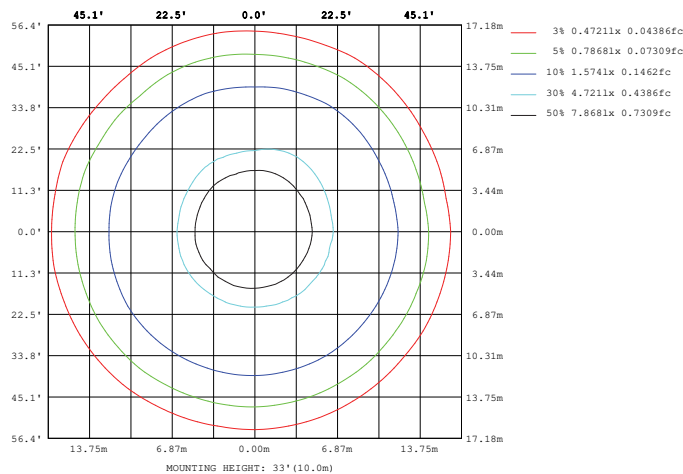

PHOTOMETRICS