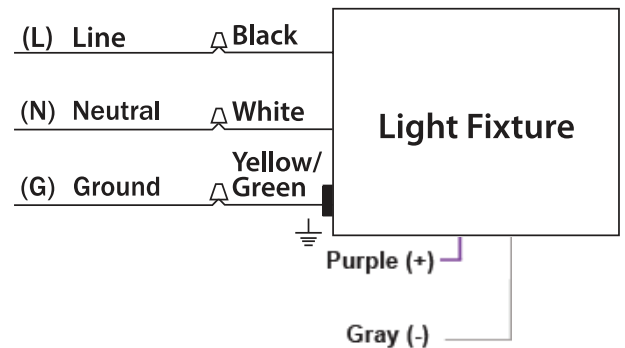

Specifications

Model	DAMAR 33907C
Watts	59W
Input Voltage	AC 120-277 50-60Hz
Color Temp	5000K
Power Factor	≥0.9
CRI	70
Lumen	5605
Dimmable	Yes
Color	Dark Bronze
Life	50,000 Hours

Electrical
Cost Savings

No Mercury No
UV Light

Photometrics

Wiring Details

www.damar.com

33907A
DCNLP-59/5K/DIM
LED CANOPY

Wattage: 59W
 CCT: 5000K
 CRI: 70
 Avg Hours: 50,000
 Avg Lumens: 5605
 Voltage: 120-277V
 Hertz: 50/60Hz

DAMAR®
805 N Carnation
Aurora, MO 65605
Made in China