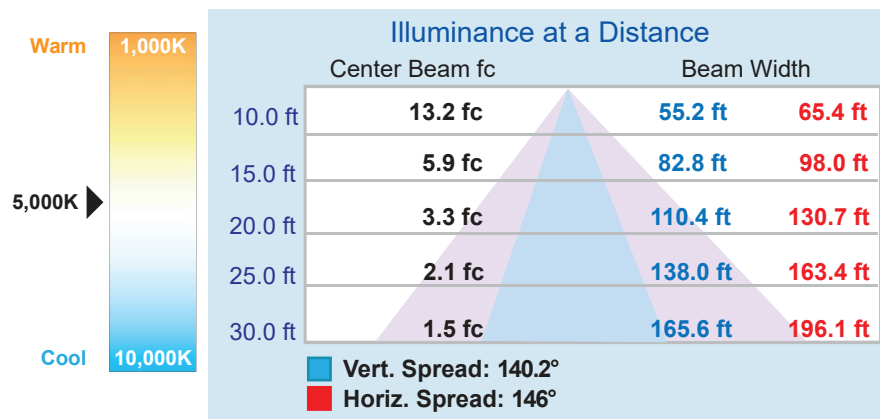

Specifications

Model	DAMAR 33907C
Watts	59W
Input Voltage	AC 120-277 50-60Hz
Color Temp	5000K
Power Factor	≥0.9
CRI	70
Lumen	5605
Dimmable	Yes
Color	Dark Bronze
Life	50,000 Hours

Electrical
Cost Savings

No Mercury No
UV Light

Photometrics

Wiring Details

www.damar.com

33907A
DCNLP-59/5K/DIM
LED CANOPY

Wattage: 59W
 CCT: 5000K
 CRI: 70
 Avg Hours: 50,000
 Avg Lumens: 5605
 Voltage: 120-277V
 Hertz: 50/60Hz

DAMAR®
805 N Carnation
Aurora, MO 65605
Made in China