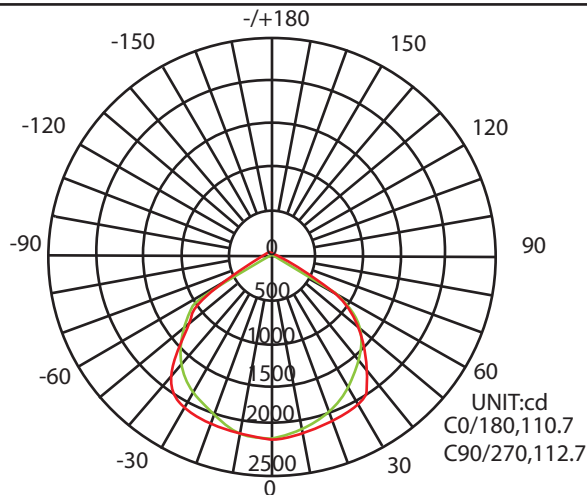

PHOTOMETRICS

WIRING DETAILS

33919A LED MINI FLOOD
28W/5K

Wattage: 28W
CCT: 5000K
CRI: 80
Avg Hours: 50,000
Avg Lumens: 3085
Voltage: 120-277V
Hertz: 50/60Hz

DAMAR®

805 N Carnation
Aurora, MO 65605
Made in China