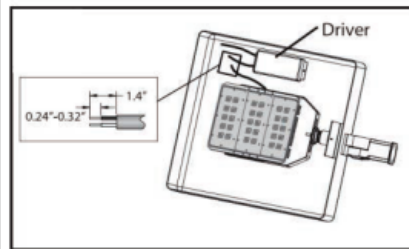

WIRING DETAILS

+ = Red
- = Black