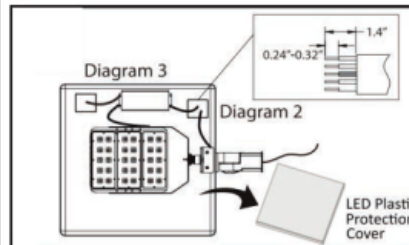

N = Black
L = White
⊕ = Green/yellow

www.damar.com

LED HID RETROFIT KIT 300W

Wattage: 300W
CRI : 80
Avg Hours: 50,000
Avg Lumens: 30000
Voltage: 120-277V
Hertz: 50/60Hz