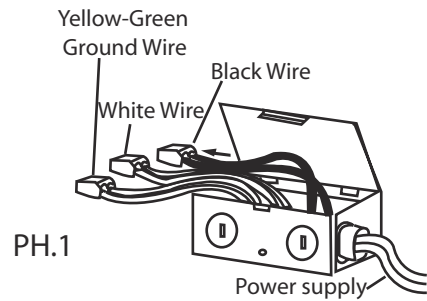

FEATURES AND SPECIFICATIONS

MOUNTING DETAILS

PHOTOMETRICS

34138A

LED9/PUCK/3"/3K/D

LISTED
E362712

Wattage: 9W
CCT: 3000K
CRI: 80
Avg Hours: 30,000
Avg Lumens: 700
Voltage: 120

DAMAR®