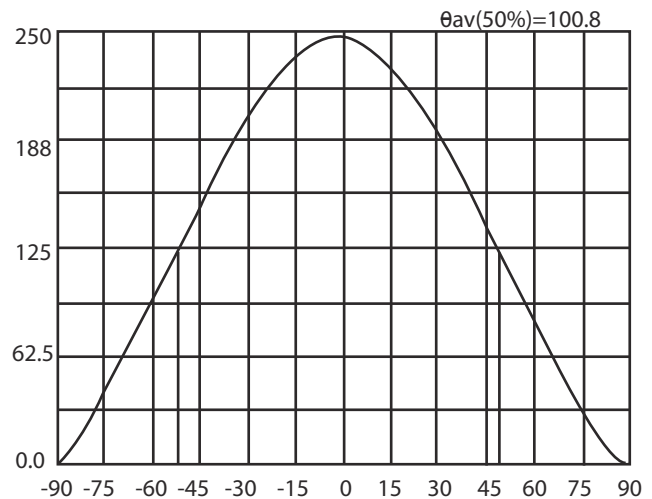

FEATURES AND SPECIFICATIONS

MOUNTING DETAILS

PHOTOMETRICS

34138A

LED9/PUCK/3"/3K/D

LISTED
E362712

Wattage: 9W
CCT: 3000K
CRI: 80
Avg Hours: 30,000
Avg Lumens: 700
Voltage: 120

DAMAR®