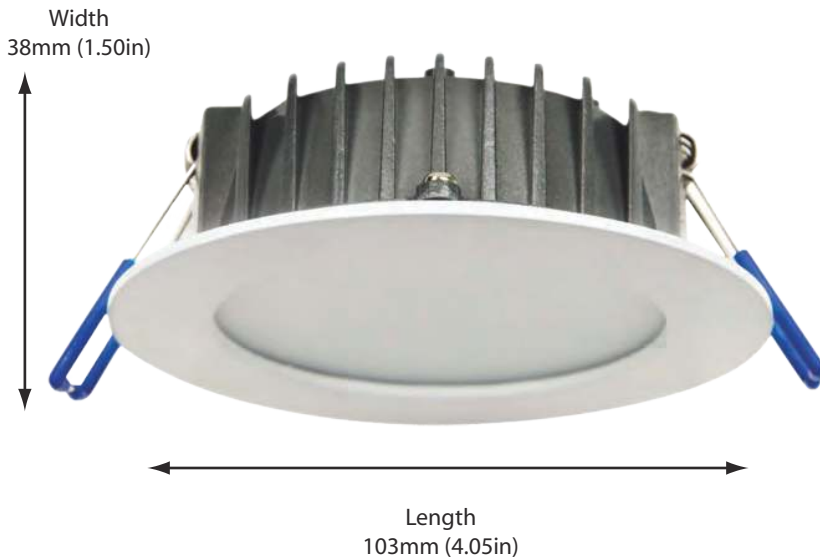

FEATURES AND SPECIFICATIONS

MOUNTING DETAILS

PHOTOMETRICS

34138A

LED9/PUCK/3"/3K/D

LISTED
E362712

Wattage: 9W
CCT: 3000K
CRI: 80
Avg Hours: 30,000
Avg Lumens: 700
Voltage: 120

DAMAR®