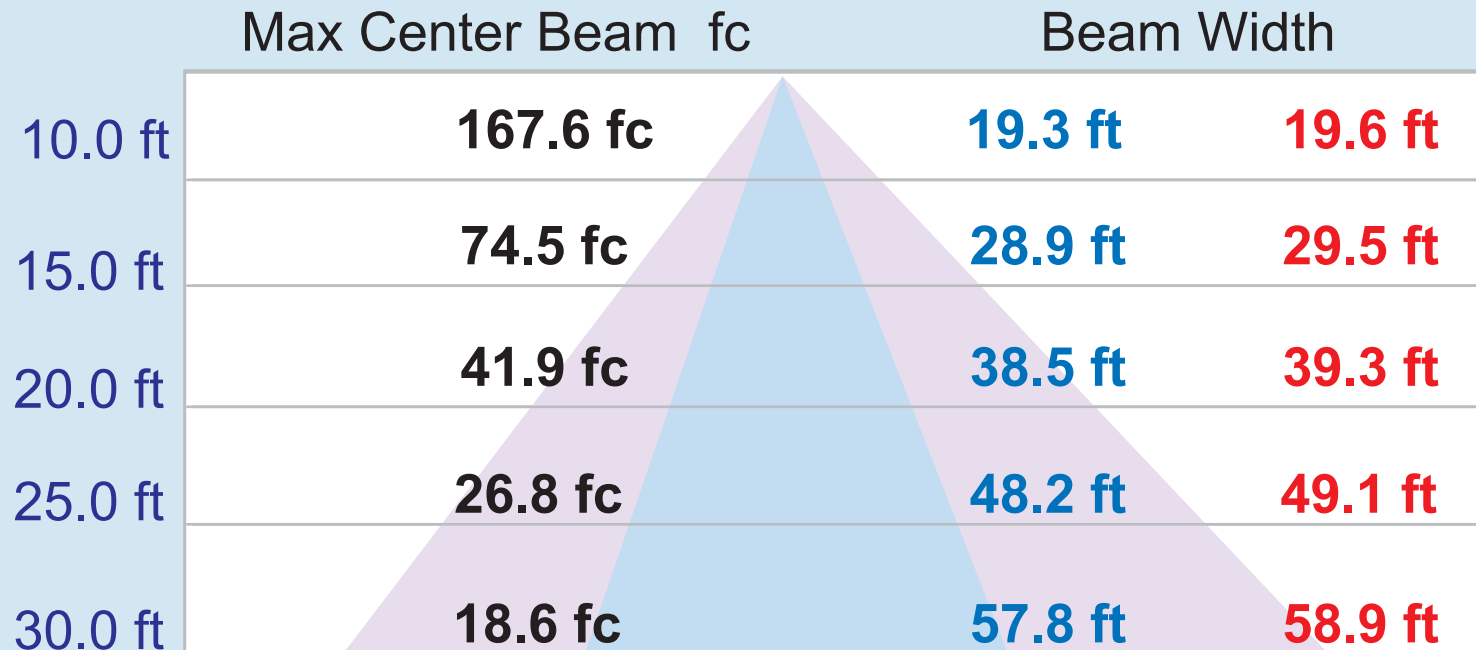

36279B

LED UFO 200-220-240W 4K/5K

240 Watts

Illuminance at a Distance

 Vert. Spread: 87.9°

 Horiz. Spread: 89°