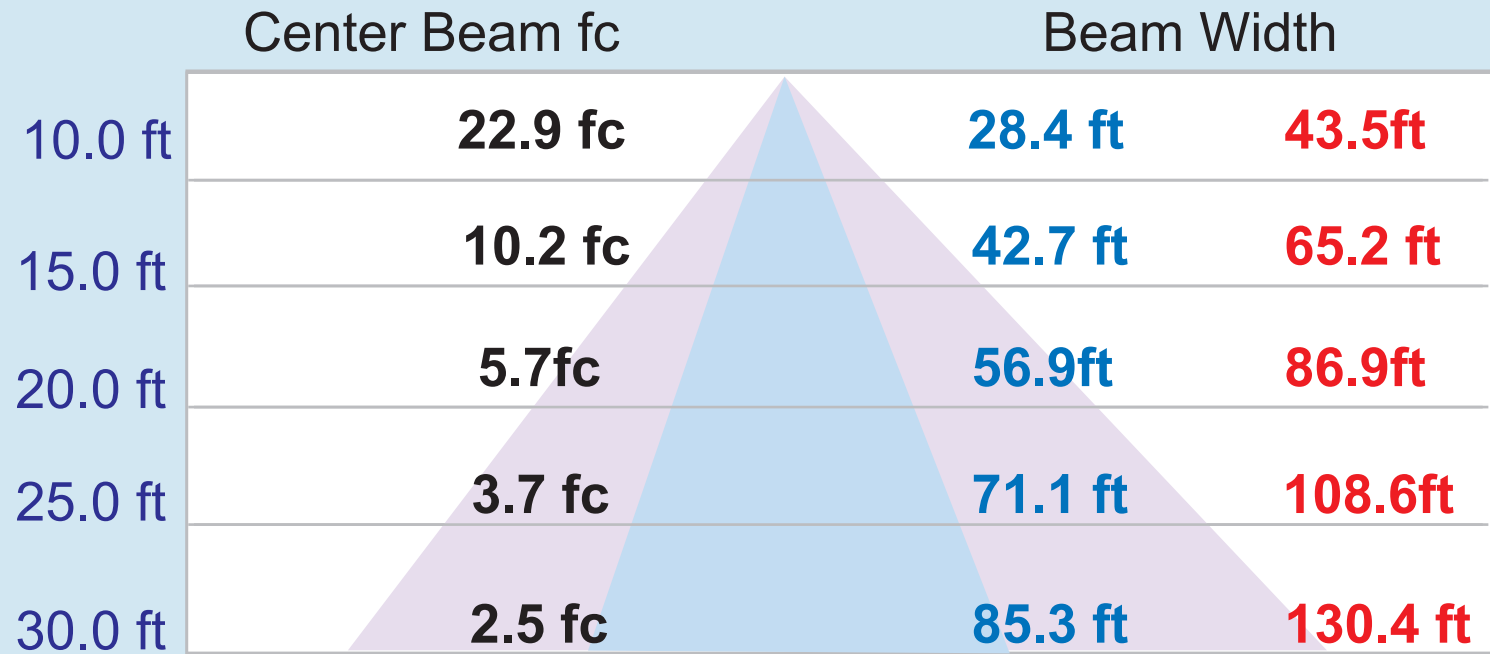

60 Watts

Illuminance at a Distance

 **Vert. Spread: 109.8°**

 **Horiz. Spread: 130.6°**