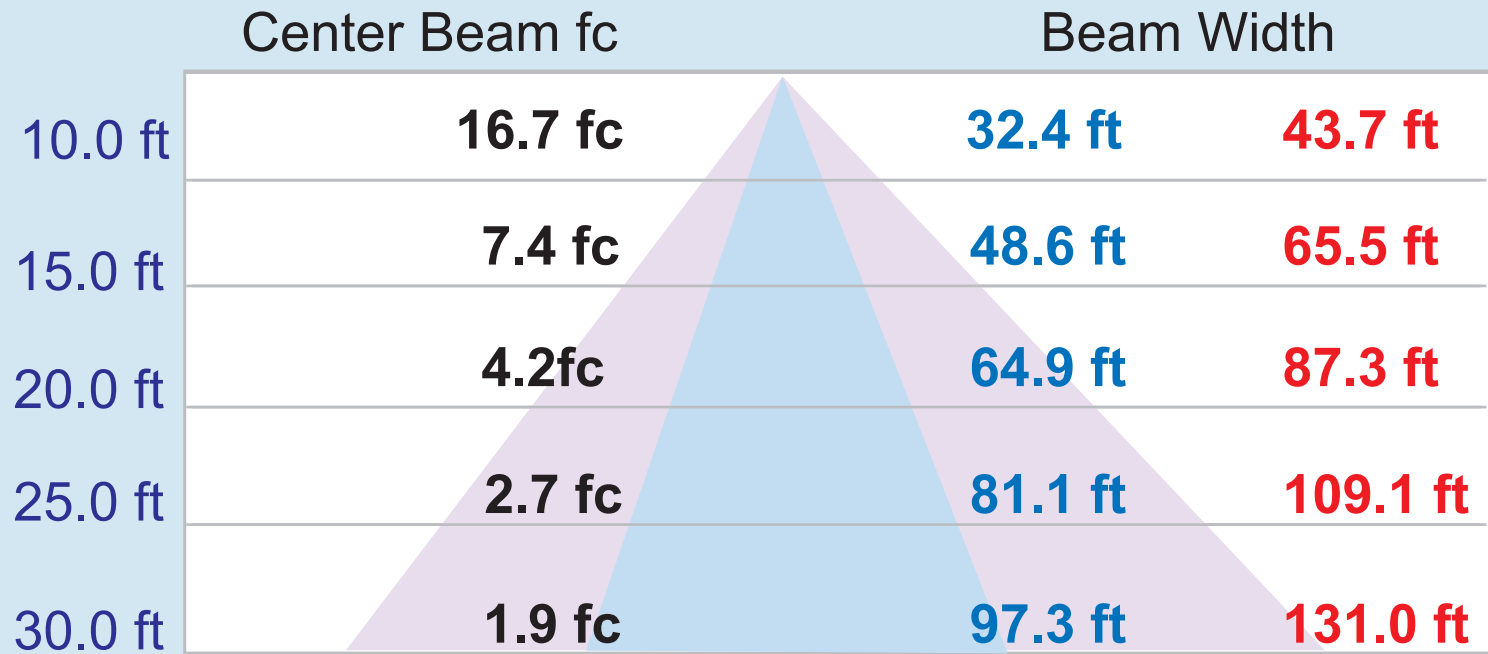

# 45 Watts

## Illuminance at a Distance

 **Vert. Spread: 116.7°**

 **Horiz. Spread: 130.8°**