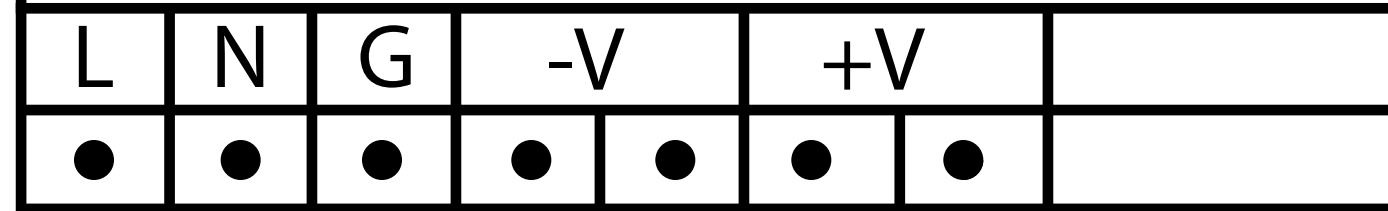

## Wiring Diagram

120/240V  
Input Switch

LINE NEUTRAL GROUND

BLACK

RED

Controller

R G B W V+

BLACK  
WHITE  
BLUE  
GREEN  
RED