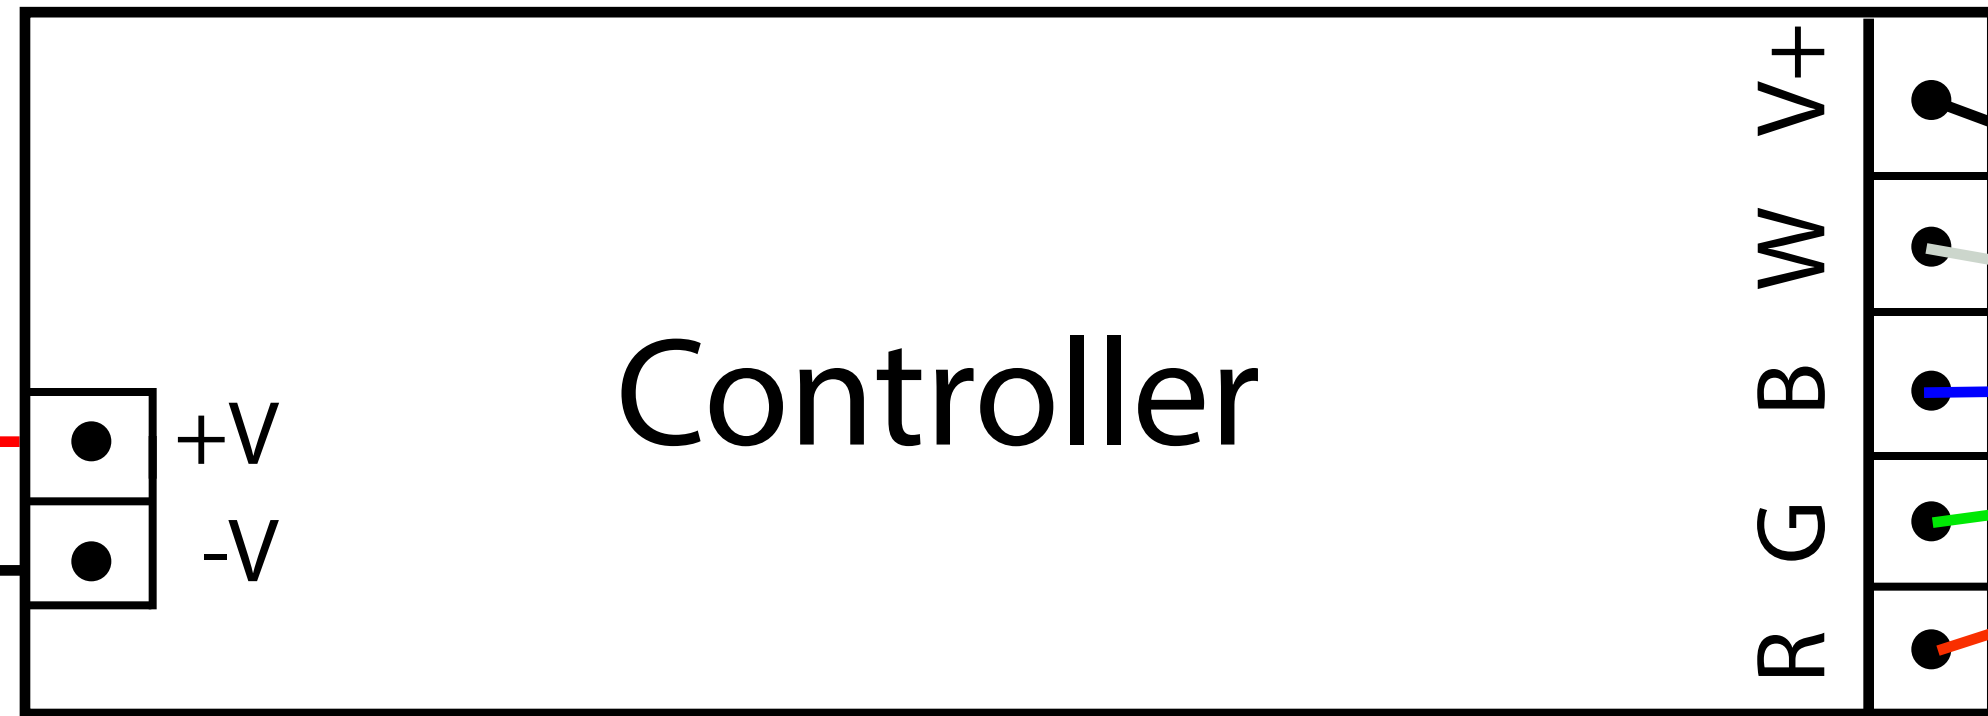

## Wiring Diagram

120/240V  
Input Switch

LINE NEUTRAL GROUND

BLACK

RED

Controller

R G B W V+

BLACK  
WHITE  
BLUE  
GREEN  
RED

Tape light

120/240V  
Input Voltage