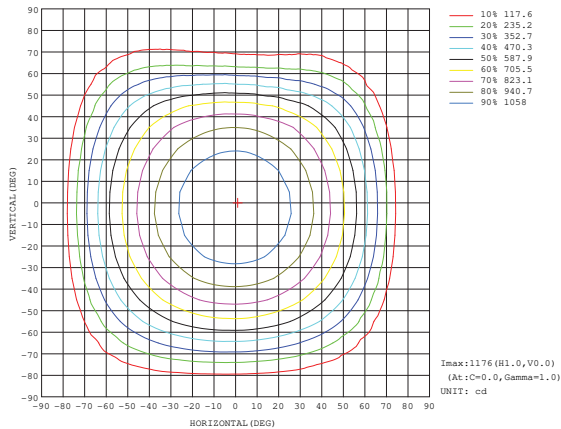

FEATURES AND SPECIFICATIONS

Overall Height: 7.25" (185mm)
Width: 9" (230mm)
Weight: 7.0 lbs (3.18kg)
Die Cast Aluminum Housing
Polycarbonate Lens
Low Maintenance
UL Listed for Wet Locations
IP 66 Rated
This fixture is warranted to be free of defects in materials and workmanship for a period of 3 years from the date of the original purchase.

DIMENSIONS

PHOTOMETRICS

MOUNTING DETAILS

Wide-angle adjustable Kuckle Mount with angle indications of 30°, 60°, or 90°. Heavy Duty Kuckle Mount supports the floodlight that best suits your needs.

www.damar.com

38650A DFL-29LED/4K

Wattage: 29W
 CCT: 4100K
 CRI : 80
 Avg Lumens: 3300
 Voltage: 120-277V
 Hertz: 50/60Hz
 Current: 0.5-0.22A

DAMAR®

805 N Carnation
 Aurora, MO 65605