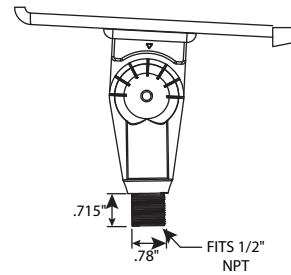

FEATURES AND SPECIFICATIONS

Overall Height: 7.25" (185mm)
Width: 9" (230mm)
Weight: 7.0 lbs (3.18kg)
Die Cast Aluminum Housing
Polycarbonate Lens
Low Maintenance
UL Listed for Wet Locations
IP 66 Rated
This fixture is warranted to be free of defects in materials and workmanship for a period of 3 years from the date of the original purchase.

DIMENSIONS

PHOTOMETRICS

MOUNTING DETAILS

Wide-angle adjustable Kuckle Mount with angle indications of 30°, 60°, or 90°. Heavy Duty Kuckle Mount supports the floodlight that best suits your needs.

www.damar.com