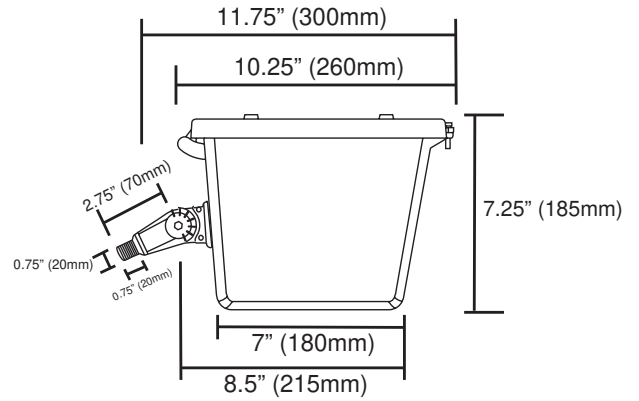

FEATURES AND SPECIFICATIONS

Overall Height: 7.25" (185mm)
Width: 9" (230mm)
Weight: 7.0 lbs (3.18kg)
Die Cast Aluminum Housing
Polycarbonate Lens
Low Maintenance
UL Listed for Wet Locations
IP 66 Rated
This fixture is warranted to be free of defects in materials and workmanship for a period of 3 years from the date of the original purchase.

DIMENSIONS

PHOTOMETRICS

MOUNTING DETAILS

Wide-angle adjustable Kuckle Mount with angle indications of 30°, 60°, or 90°. Heavy Duty Kuckle Mount supports the floodlight that best suits your needs.

www.damar.com