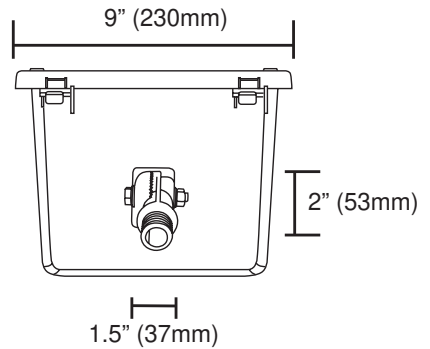

FEATURES AND SPECIFICATIONS

Overall Height: 7.25" (185mm)
Width: 9" (230mm)
Weight: 7.0 lbs (3.18kg)
Die Cast Aluminum Housing
Polycarbonate Lens
Low Maintenance
UL Listed for Wet Locations
IP 66 Rated
This fixture is warranted to be free of defects in materials and workmanship for a period of 3 years from the date of the original purchase.

DIMENSIONS

PHOTOMETRICS

MOUNTING DETAILS

Wide-angle adjustable Kuckle Mount with angle indications of 30°, 60°, or 90°. Heavy Duty Kuckle Mount supports the floodlight that best suits your needs.

www.damar.com