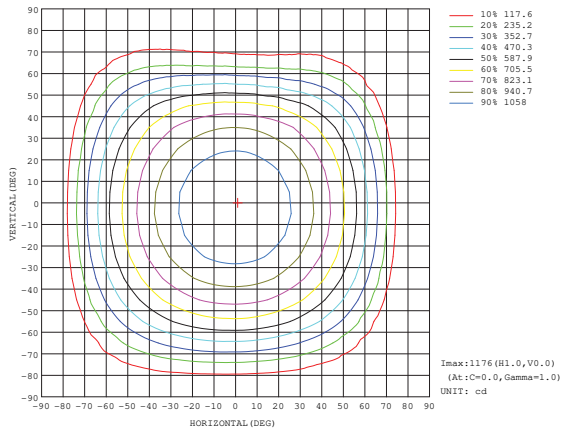

FEATURES AND SPECIFICATIONS

Overall Height: 7.25" (185mm)
Width: 9" (230mm)
Weight: 7.0 lbs (3.18kg)
Die Cast Aluminum Housing
Polycarbonate Lens
Low Maintenance
UL Listed for Wet Locations
IP 66 Rated
This fixture is warranted to be free of defects in materials and workmanship for a period of 3 years from the date of the original purchase.

DIMENSIONS

PHOTOMETRICS

MOUNTING DETAILS

Wide-angle adjustable Kuckle Mount with angle indications of 30°, 60°, or 90°. Heavy Duty Kuckle Mount supports the floodlight that best suits your needs.

www.damar.com

38650B DFL-29LED/5K

Wattage: 29W
 CCT: 5000K
 CRI : 80
 Avg Lumens: 3300
 Voltage: 120-277V
 Hertz: 50/60Hz
 Current: 0.5-0.22A

DAMAR®

805 N Carnation
Aurora, MO 65605