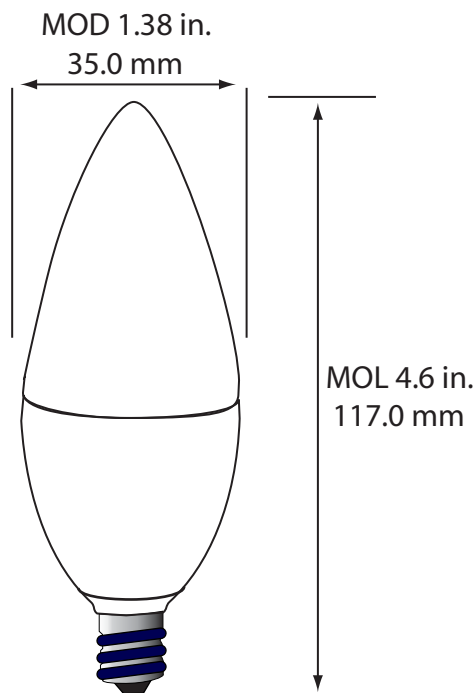

LED Incandescent/Halogen Retrofit Lamp Specification Sheet

Specifications

Model	DAMAR 38654A
Rate Power	5W
Input Voltage	120VAC 60Hz
CCT	6500K
Power Factor	≥ 0.9
CRI	> 80
Lumen	315
Brand	Damar
Dimmable	Yes

Dimensions

Features

- Long Life-25,000 Hours
- No UV - Protects valuable objects
- Mercury free-environmentally conscious
- Very low maintenance costs

LED5CTF/65K/D

Watt: 5, Volt: 120

Shape B11

Finish: Frost

Beamsread 250 degrees

Base: E12

315 lumens