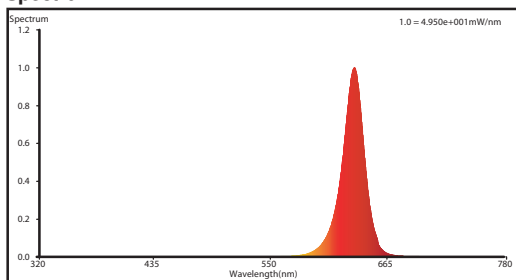

LED Retrofit Lamp Specification Sheet

D LED5A19/RED

Model	38664A
Power	5 Watts
Input Voltage	AC 120V 60 Hz
Avg. Life Hours	15,000
Bulb Shape	A19
Base Type	E26
Lumens	170
Brand	Damar
Light Output	200 Degrees

Spectral Distribution

Spectrum

This bulb is approved for Wildlife Lighting use by the Florida Fish and Wildlife Conservation Commission - Certificate #2016-031. According to the guidelines established by the FWC, this bulb falls within the optimal wavelength range of sea turtle friendly lighting because it produces a peak spectral output above 560 nm. This approved bulb is recommended for use in areas where artificial lighting is needed adjacent to ecologically sensitive areas, sea turtles nesting beaches, migratory corridors, and Dark Sky Friendly communities.