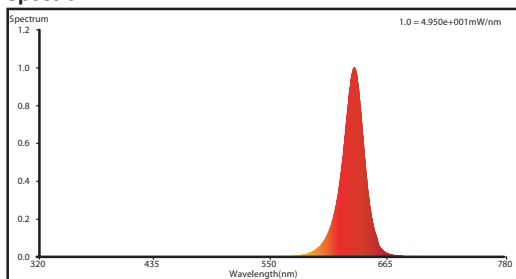

Spectral Distribution

Spectrum