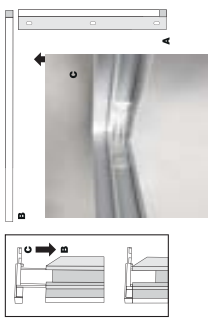

38685C

**DAMAR**® Lighting  
805 N Carnation Drive  
Aurora, MO 65605  
the World

SURFACE MOUNT 2X4 KIT FOR LED PANEL

Installation

SURFACE-MOUNTED FRAME  
Connect three frames with connectors

Screw frame that has been finished to solid surface of ceiling

Slide LED Panel into channel

Connect three frames with connectors to the one that has been finished.

38685C

**DAMAR**® Lighting  
805 N Carnation Drive  
Aurora, MO 65605  
the World

SURFACE MOUNT 2X4 KIT FOR LED PANEL

Installation

SURFACE-MOUNTED FRAME  
Connect three frames with connectors

Screw frame that has been finished to solid surface of ceiling

Slide LED Panel into channel

Connect three frames with connectors to the one that has been finished.