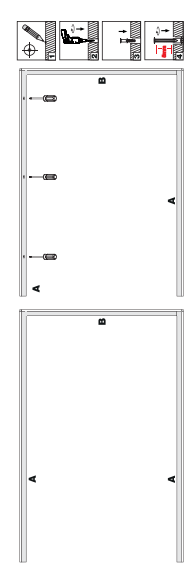

38685C

**DAMAR**® Lighting  
805 N Carnation Drive  
Aurora, MO 65605  
the World

SURFACE MOUNT 2X4 KIT FOR LED PANEL

Installation

SURFACE-MOUNTED FRAME  
Connect three frames with connectors

Screw frame that has been finished to solid surface of ceiling

Slide LED Panel into channel

Connect three frames with connectors to the one that has been finished.

38685C

**DAMAR**® Lighting  
805 N Carnation Drive  
Aurora, MO 65605  
the World

SURFACE MOUNT 2X4 KIT FOR LED PANEL

Installation

SURFACE-MOUNTED FRAME  
Connect three frames with connectors

Screw frame that has been finished to solid surface of ceiling

Slide LED Panel into channel

Connect three frames with connectors to the one that has been finished.