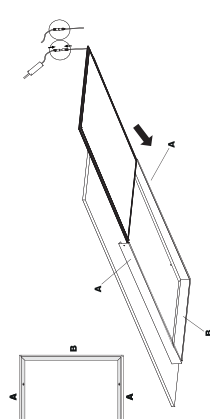

38685C

**DAMAR**® Lighting  
805 N Carnation Drive  
Aurora, MO 65605  
the World

SURFACE MOUNT 2X4 KIT FOR LED PANEL

Installation

SURFACE-MOUNTED FRAME  
Connect three frames with connectors

Screw frame that has been finished to solid surface of ceiling

Slide LED Panel into channel

Connect three frames with connectors to the one that has been finished.

38685C

**DAMAR**® Lighting  
805 N Carnation Drive  
Aurora, MO 65605  
the World

SURFACE MOUNT 2X4 KIT FOR LED PANEL

Installation

SURFACE-MOUNTED FRAME  
Connect three frames with connectors

Screw frame that has been finished to solid surface of ceiling

Slide LED Panel into channel

Connect three frames with connectors to the one that has been finished.