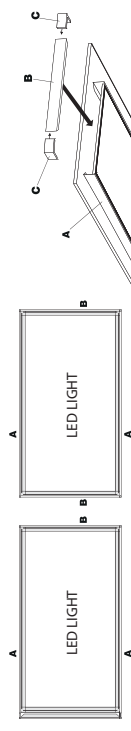

38685C

**DAMAR**® Lighting  
805 N Carnation Drive  
Aurora, MO 65605  
the World

SURFACE MOUNT 2X4 KIT FOR LED PANEL

Installation

SURFACE-MOUNTED FRAME  
Connect three frames with connectors

Screw frame that has been finished to solid surface of ceiling

Slide LED Panel into channel

Connect three frames with connectors to the one that has been finished.

38685C

**DAMAR**® Lighting  
805 N Carnation Drive  
Aurora, MO 65605  
the World

SURFACE MOUNT 2X4 KIT FOR LED PANEL

Installation

SURFACE-MOUNTED FRAME  
Connect three frames with connectors

Screw frame that has been finished to solid surface of ceiling

Slide LED Panel into channel

Connect three frames with connectors to the one that has been finished.