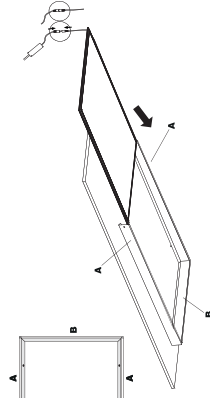

38685C

**DAMAR**® Lighting  
805 N Carnation Drive  
Aurora, MO 65605  
the World

SURFACE MOUNT 2X4 KIT FOR LED PANEL

Installation

SURFACE-MOUNTED FRAME  
Connect three frames with connectors

Screw frame that has been finished to solid surface of ceiling

Slide LED Panel into channel

Connect three frames with connectors to the one that has been finished.

38685C

**DAMAR**® Lighting  
805 N Carnation Drive  
Aurora, MO 65605  
the World

SURFACE MOUNT 2X4 KIT FOR LED PANEL

Installation

SURFACE-MOUNTED FRAME  
Connect three frames with connectors

Screw frame that has been finished to solid surface of ceiling

Slide LED Panel into channel

Connect three frames with connectors to the one that has been finished.