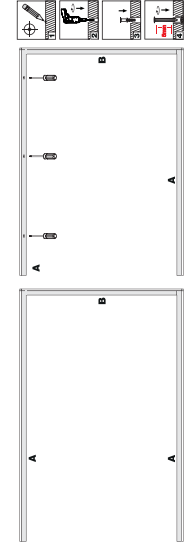

38685C

**DAMAR**® Lighting  
805 N Carnation Drive  
Aurora, MO 65605  
the World

SURFACE MOUNT 2X4 KIT FOR LED PANEL

Installation

SURFACE-MOUNTED FRAME  
Connect three frames with connectors

Screw frame that has been finished to solid surface of ceiling

Slide LED Panel into channel

Connect three frames with connectors to the one that has been finished.

38685C

**DAMAR**® Lighting  
805 N Carnation Drive  
Aurora, MO 65605  
the World

SURFACE MOUNT 2X4 KIT FOR LED PANEL

Installation

SURFACE-MOUNTED FRAME  
Connect three frames with connectors

Screw frame that has been finished to solid surface of ceiling

Slide LED Panel into channel

Connect three frames with connectors to the one that has been finished.