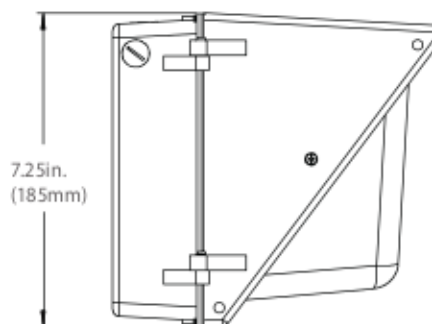

### FEATURES AND SPECIFICATIONS

**Weight: 5.75 lb. (2.6 kg)**  
**High-Powered LED array**  
**Flexible light angles**  
**Die Cast Aluminum Housing**  
**Tempered Glass Lens**  
**Low Maintenance**  
**Operating Temperature -40°F to 130°F**  
**IP 66 Rated**  
 This fixture is warranted to be free of defects in materials and workmanship for a period of 5 years from the date of the original purchase.

### DIMENSIONS