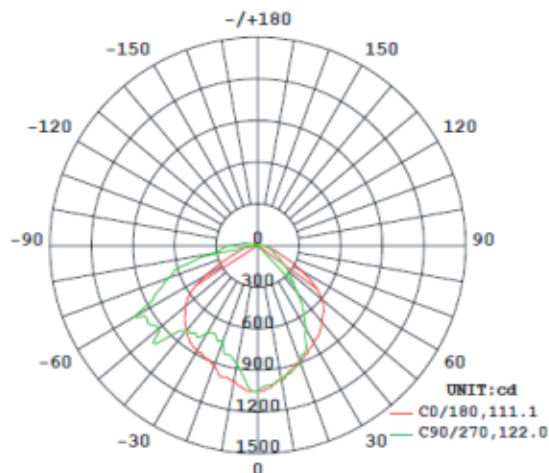

### FEATURES AND SPECIFICATIONS

**Weight: 5.75 lb. (2.6 kg)**  
**High-Powered LED array**  
**Flexible light angles**  
**Die Cast Aluminum Housing**  
**Tempered Glass Lens**  
**Low Maintenance**  
**Operating Temperature -40°F to 130°F**  
**IP 66 Rated**  
 This fixture is warranted to be free of defects in materials and workmanship for a period of 5 years from the date of the original purchase.

### DIMENSIONS

### PHOTOMETRICS

### WIRING DETAILS

**38699A**

DWP-28LED/4K

Wattage: 28W  
 CCT: 4000K  
 CRI: 70  
 Avg Hrs: 50,000  
 Avg Lumens: 2520  
 Voltage: 120-277V  
 Hertz: 50/60Hz