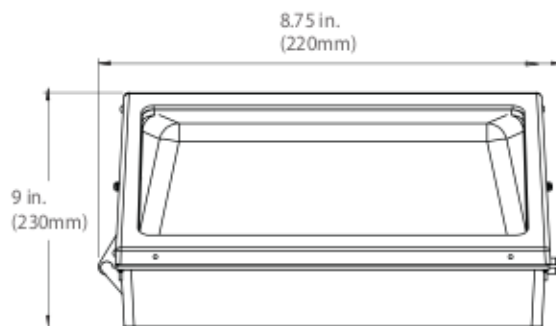

### FEATURES AND SPECIFICATIONS

**Weight: 5.75 lb. (2.6 kg)**  
**High-Powered LED array**  
**Flexible light angles**  
**Die Cast Aluminum Housing**  
**Tempered Glass Lens**  
**Low Maintenance**  
**Operating Temperature -40°F to 130°F**  
**IP 66 Rated**  
 This fixture is warranted to be free of defects in materials and workmanship for a period of 5 years from the date of the original purchase.

### DIMENSIONS