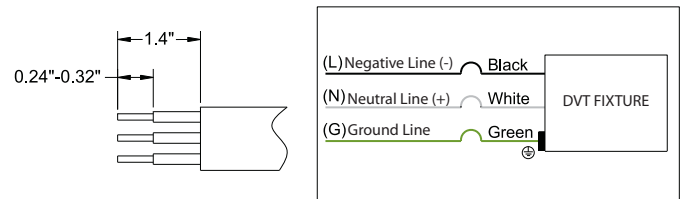

FEATURES AND SPECIFICATIONS

DIMENSIONS

- Low Maintenance
- Enhanced One Piece Polycarbonate Housing
- Motion-sensor Mounting Option
- Operating Temperature -30°F to 122°F
- 50,000 Hours Rated Average Life
- IP 65/UL Wet Location Rated
- Limited Warranty: This fixture is warranted to be free of defects in materials and workmanship for a period of 5 years from the date of the original purchase.

PHOTOMETRICS

Luminous Intensity Distribution

WIRING DETAILS

www.damar.com

38707A DVT- 40LED/4K

Wattage: 40W
 CCT: 4000K
 CRI: 70
 Avg Hours: 50,000
 Avg Lumens: 4000
 Voltage: 120-277V
 Hertz: 50/60Hz

DAMAR®