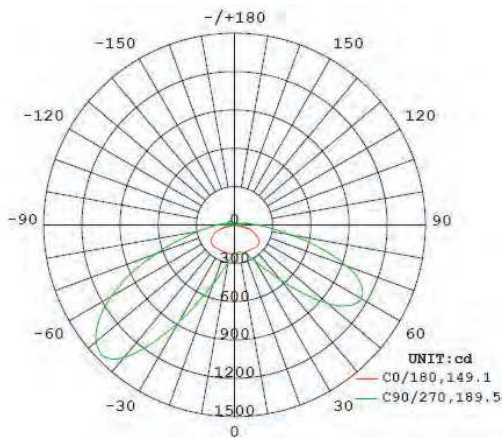

FEATURES AND SPECIFICATIONS

DIMENSIONS

- Low Maintenance
- Enhanced One Piece Polycarbonate Housing
- Motion-sensor Mounting Option
- Operating Temperature -30°F to 122°F
- 50,000 Hours Rated Average Life
- IP 65/UL Wet Location Rated
- Limited Warranty: This fixture is warranted to be free of defects in materials and workmanship for a period of 5 years from the date of the original purchase.

PHOTOMETRICS

Luminous Intensity Distribution

WIRING DETAILS

www.damar.com

38707A DVT- 40LED/4K

Wattage: 40W
 CCT: 4000K
 CRI: 70
 Avg Hours: 50,000
 Avg Lumens: 4000
 Voltage: 120-277V
 Hertz: 50/60Hz

DAMAR®