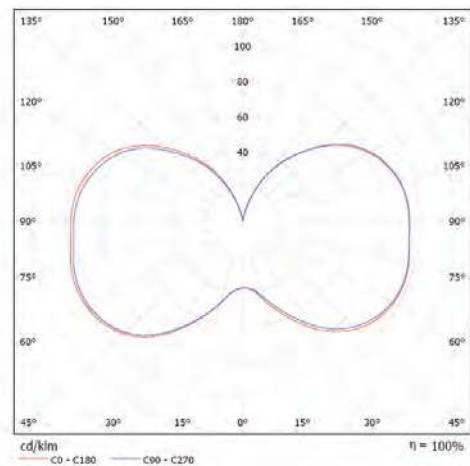

LED Corn Cob Post Top

**3
YEAR
LIMITED WARRANTY**

Specifications

Model	DAMAR 38807A
Watts	27W
Input Voltage	AC120-277V 50-60Hz
Color Temp	4000K
Power Factor	≥0.9
CRI	80
Lumen	3420
UL Rating	Damp Environment
LED Quantity	81LEDs 0.3W
LED LM 80	Yes
Base	E39
Life	50,000 Hours

Dimensions

Luminous emittance

Long Life
10 years
OK

Long Lifespan of 10years

Reliability
ON OFF
x 1,000,000
OK

Reliability Test

Auto Safety
OK

Safety Protection Circuit