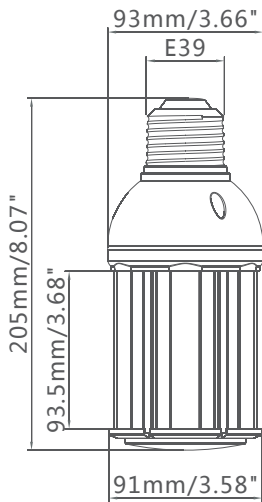

LED Corn Cob Post Top

**3
YEAR
LIMITED WARRANTY**

Specifications

Model	DAMAR 38807A
Watts	27W
Input Voltage	AC120-277V 50-60Hz
Color Temp	4000K
Power Factor	≥0.9
CRI	80
Lumen	3420
UL Rating	Damp Environment
LED Quantity	81LEDs 0.3W
LED LM 80	Yes
Base	E39
Life	50,000 Hours

Dimensions

Luminous emittance

Long Life
10 years
OK

Long Lifespan of 10years

Reliability
ON OFF
x 1,000,000
OK

Reliability Test

Auto Safety
OK

Safety Protection Circuit