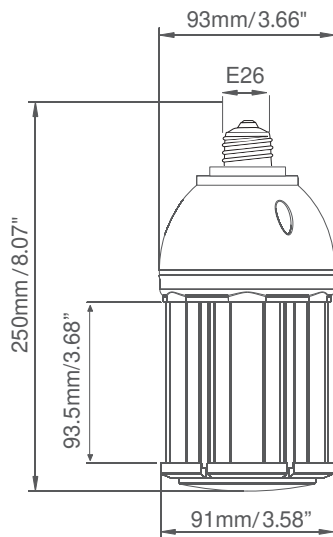

Dimensions