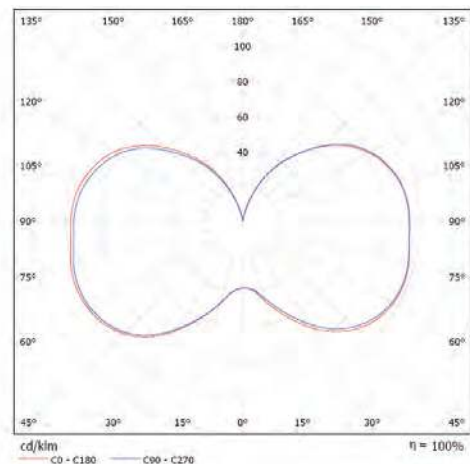

LED Corn Cob Post Top

**3
YEAR
LIMITED WARRANTY**

Specifications

Model	DAMAR 38808A
Watts	27W
Input Voltage	AC120-277V 50-60Hz
Color Temp	4000K
Power Factor	≥0.9
CRI	80
Lumen	3420
UL Rating	Damp Location
LED Quantity	81LEDs 0.3W
LED LM 80	Yes
Base	E26
Life	50,000 Hours

Dimensions

Luminous emittance

Long Lifespan of 10years

Reliability Test

Safety Protection Circuit

No Mercury
No UV Light

Big Saving(87%)
on Electricity Costs

Usable in Enclosed
Luminaires

Omni Wide Angle